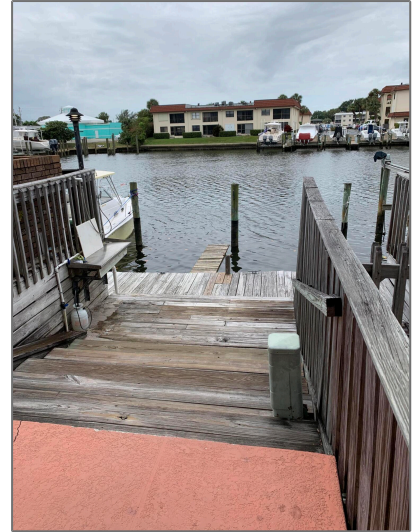

Condominium

900 Sqft - 316 Southwind Court 208, North Palm Beach, Florida 33408

Basic [Details](#)

Property Type: **F**

Listing Type: **Condominium**

Listing ID: **RX-10861912**

Price: **\$3,000**

Bedrooms: **2**

Zipcode: **33408**

Street: **Southwind Court**

Features

✓ Heating System: **Central, Electric**

✓ Cooling System: **Central, Electric**

✓ View: **Intracoastal, River**

✓ Parking: **Assigned, Guest**

Street Number: **316**