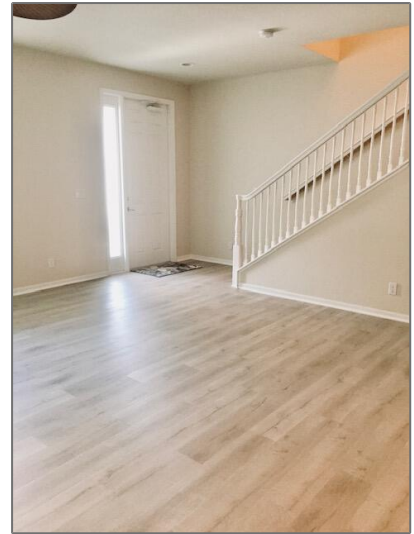

Townhouse

1,990 Sqft - 3250 Caroline Drive, Jupiter, Florida
33458

Basic [Details](#)

Property Type:	F
Listing Type:	Townhouse
Listing ID:	RX-10860709
Price:	\$3,400
Bedrooms:	3
Bathrooms:	2.1
Half Bathrooms:	1
Square Footage:	1,990 Sqft
Year Built:	2014