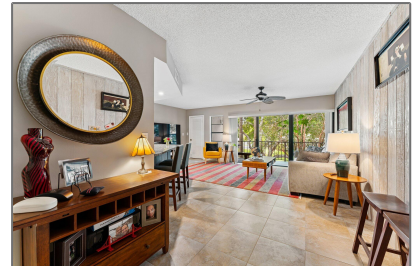

Condominium

935 Sqft - 1605 Us Highway 1 V6-202, Jupiter,
Florida 33477

Basic [Details](#)

Property Type:	A
Listing Type:	Condominium
Listing ID:	RX-10854872
Price:	\$347,777
Bedrooms:	1
Bathrooms:	1.1
Half Bathrooms:	1
Square Footage:	935 Sqft
Year Built:	1978