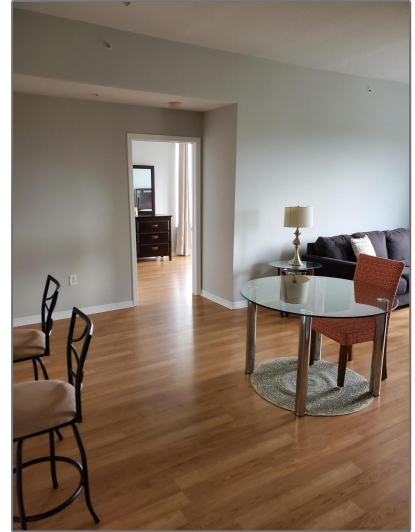

Condominium

1,131 Sqft - 1209 Main Street 310, Jupiter, Florida
33458

Basic [Details](#)

Property Type:	F
Listing Type:	Condominium
Listing ID:	RX-10854127
Price:	\$2,799
Bedrooms:	2
Bathrooms:	2
Square Footage:	1,131 Sqft
Year Built:	2001