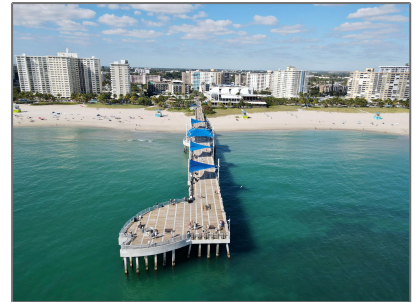

# Condominium

1,100 Sqft - 740 Federal Highway 410, Pompano Beach, Florida 33062