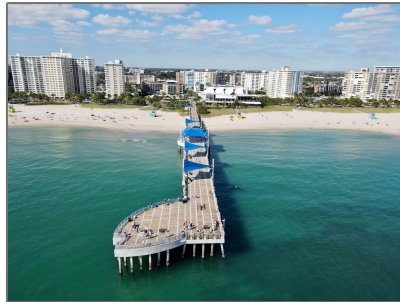

# Condominium

1,100 Sqft - 740 Federal Highway 410, Pompano Beach, Florida 33062