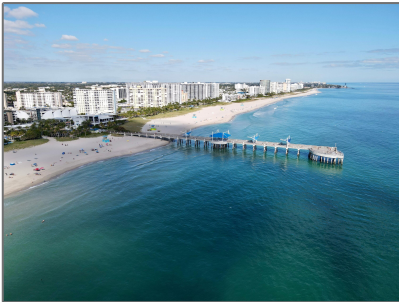

# Condominium

1,100 Sqft - 740 Federal Highway 410, Pompano Beach, Florida 33062