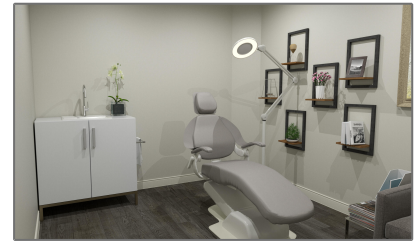

## Basic [Details](#)

Property Type:	<b>E</b>
Listing Type:	<b>Executive Suite Complex</b>
Listing ID:	<b>RX-10853288</b>
Price:	<b>\$33</b>
Bathrooms:	<b>3</b>
Year Built:	<b>2004</b>