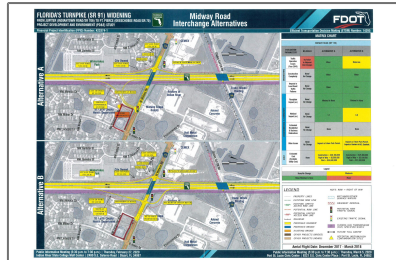

Commercial land

- 5501 Midway Road, Port Saint Lucie, Florida
34983

Basic Details

Property Type:	C
Listing Type:	Commercial land
Listing ID:	RX-10738045
Price:	\$3,900,000

Address Map

Country:	US
State:	FL
County:	St. Lucie
City:	Port Saint Lucie
Zipcode:	34983
Street:	Midway
Street Number:	5501
Longitude:	W81° 37' 20.5"
Latitude:	N27° 22' 28.1"