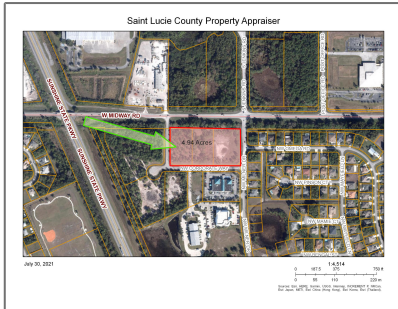

Commercial land

- 5501 Midway Road, Port Saint Lucie, Florida
34983

Basic Details

Property Type:	C
Listing Type:	Commercial land
Listing ID:	RX-10738045
Price:	\$3,900,000

Address Map

Country:	US
State:	FL
County:	St. Lucie
City:	Port Saint Lucie
Zipcode:	34983
Street:	Midway
Street Number:	5501
Longitude:	W81° 37' 20.5"
Latitude:	N27° 22' 28.1"