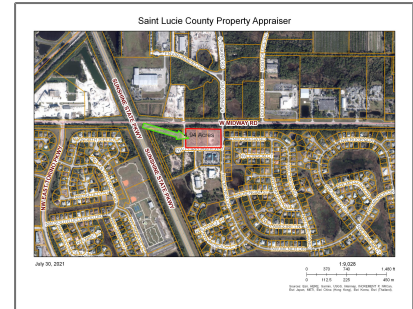

Commercial land

- 5501 Midway Road, Port Saint Lucie, Florida
34983

Basic Details

Property Type:	C
Listing Type:	Commercial land
Listing ID:	RX-10738045
Price:	\$3,900,000

Address Map

Country:	US
State:	FL
County:	St. Lucie
City:	Port Saint Lucie
Zipcode:	34983
Street:	Midway
Street Number:	5501
Longitude:	W81° 37' 20.5"
Latitude:	N27° 22' 28.1"