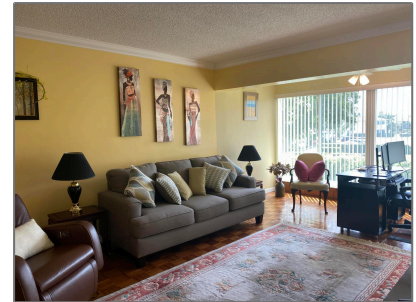

# Condominium

1,167 Sqft - 1121 Cactus Terrace 202, Delray Beach, Florida 33445