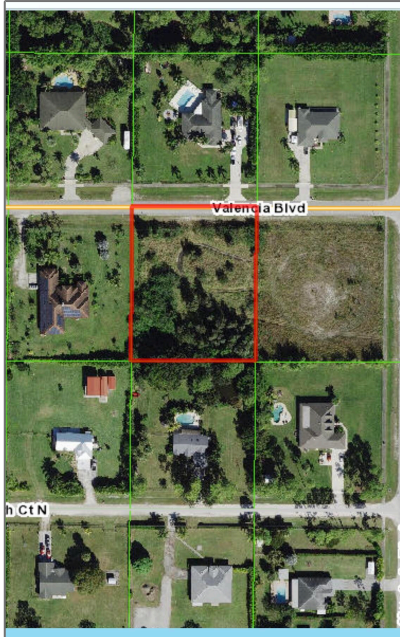

Agricultural

- Xxx Valencia Boulevard, Loxahatchee, Florida
33470

pbcbgov.org

Filtered Property Detail

Property Detail

Show

Location
Address
Municipality UNINCORPORATED
Parcel Control 00-40-42-23-00-
Number 000-4320
Subdivision
Official
Records 32686 / 1253
Book/Page
Sale Date JUL-2021
23-42-40, S 253.6
FT OF N 2769.6 FT
Legal Description OF W 205.6 FT OF
E 455 FT OF W 1/2
IN OR2457P1386

Nearby Sal

Basic Details

Property Type:	C
Listing Type:	Agricultural
Listing ID:	RX-10850754
Price:	\$199,000

Address Map

Country:	US
State:	FL
County:	Palm Beach
City:	Loxahatchee
Zipcode:	33470
Street:	Valencia
Street Number:	Xxxx
Longitude:	W81° 41' 20.2"
Latitude:	N26° 48' 8.7"