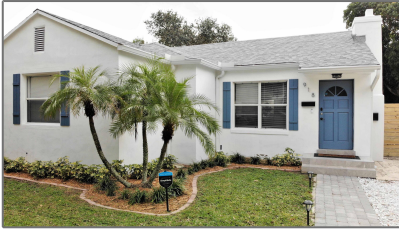

Single family

2,164 Sqft - 918 Upland Road, West Palm Beach,
Florida 33401

Basic [Details](#)

Property Type: **A**

Listing Type: **Single family**

Listing ID: **RX-10847074**

Price: **\$899,250**

Bedrooms: **3**

✓ Parking: **2+ spaces, Driveway**

✓ Furnished: **Furniture negotiable, Furnished**

Address [Map](#)

Country: **US**

State:	FL
County:	Palm Beach
City:	West Palm Beach
Zipcode:	33401
Street:	Upland
Street Number:	918
Longitude:	E0° 0' 0"
Latitude:	N0° 0' 0"