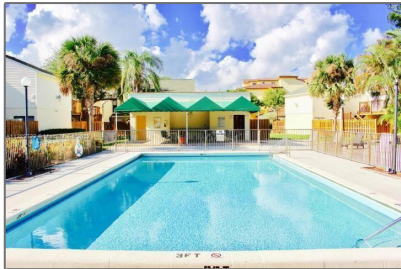

Condominium

627 Sqft - 647 Executive Center Drive S-202, West
Palm Beach, Florida 33401

Basic [Details](#)

Property Type:	A
Listing Type:	Condominium
Listing ID:	RX-10843915
Price:	\$193,000
Bedrooms:	1
Bathrooms:	1
Square Footage:	627 Sqft
Year Built:	1987