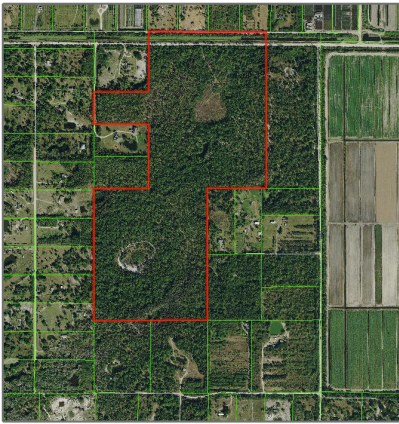

Agricultural

- 20500 59th Lane, Loxahatchee, Florida 33470

Basic Details

Property Type:	C
Listing Type:	Agricultural
Listing ID:	RX-10388907
Price:	\$4,500,000

Address Map

Country:	US
State:	FL
County:	Palm Beach
City:	Loxahatchee
Zipcode:	33470
Street:	59th
Street Number:	20500
Longitude:	W81° 37' 51.4"
Latitude:	N26° 45' 26.3"