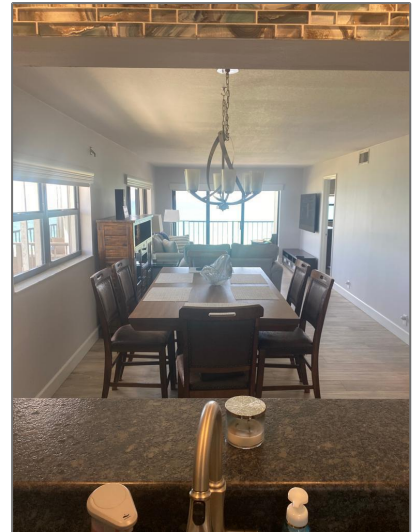

Condominium

1,406 Sqft - 5151 N Highway A1a 811, Hutchinson Island, Florida 34949

Basic [Details](#)

Property Type:	F
Listing Type:	Condominium
Listing ID:	RX-10831268
Price:	\$4,000
Bedrooms:	2
Bathrooms:	2
Square Footage:	1,406 Sqft
Year Built:	1980