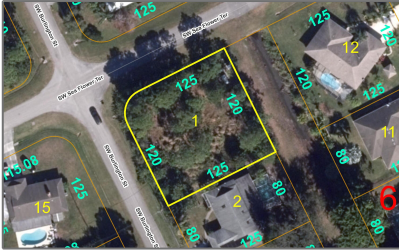

Single family

- 392 Seaflower Terrace, Port Saint Lucie, Florida
34983

Basic Details

Property Type:	C
Listing Type:	Single family
Listing ID:	RX-10804980
Price:	\$125,000

Address Map

Country:	US
State:	FL
County:	St. Lucie
City:	Port Saint Lucie
Zipcode:	34983
Street:	Seaflower
Street Number:	392
Longitude:	W81° 38' 26.2"
Latitude:	N27° 17' 24.3"