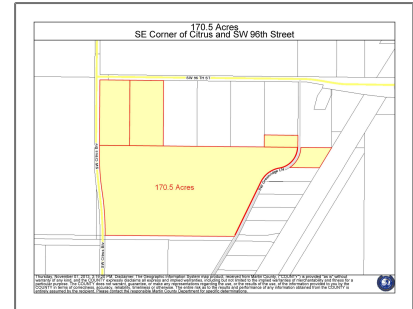

Agricultural

- 10241 Citrus Boulevard, Palm City, Florida
34990

Basic Details

Property Type:	C
Listing Type:	Agricultural
Listing ID:	RX-10712325
Price:	$7,500,000

Address Map

Country:	US
State:	FL
County:	Martin
City:	Palm City
Zipcode:	34990
Street:	Citrus
Street Number:	10241
Longitude:	W81° 41' 9.4"
Latitude:	N27° 4' 56.9"