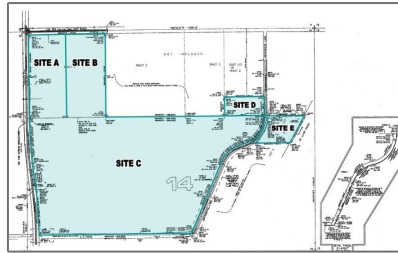

# Agricultural

- 10241 Citrus Boulevard, Palm City, Florida  
34990

## Address Map

Country:	<b>US</b>
State:	<b>FL</b>
County:	<b>Martin</b>
City:	<b>Palm City</b>
Zipcode:	<b>34990</b>
Street:	<b>Citrus</b>
Street Number:	<b>10241</b>
Longitude:	<b>W81° 41' 9.4"</b>
Latitude:	<b>N27° 4' 56.9"</b>